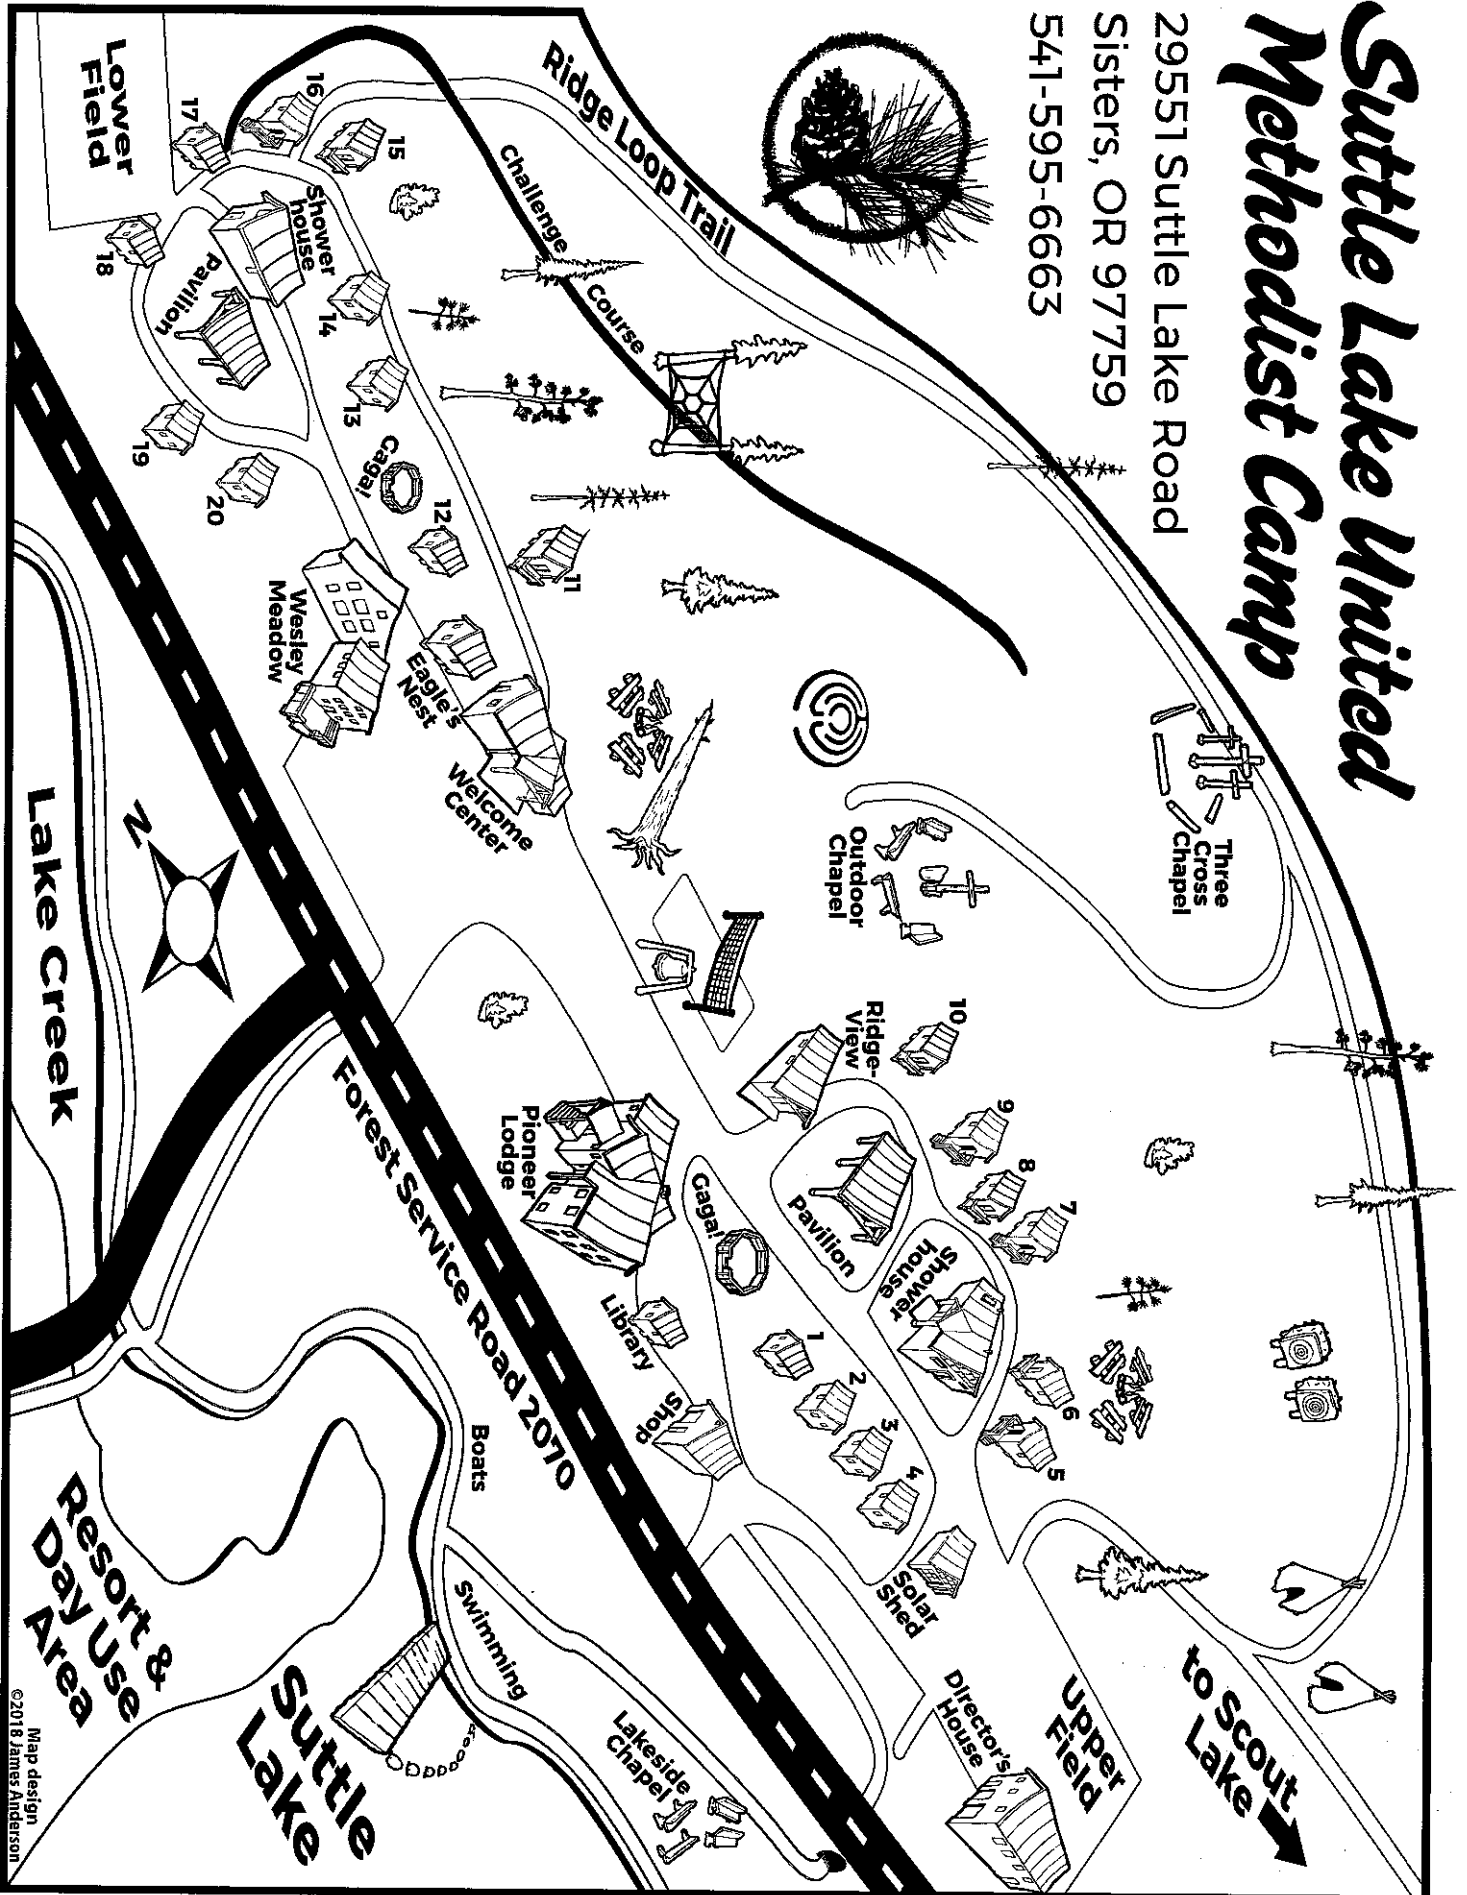

Suttle Lake United Methodist Camp

29551 Suttle Lake Road
Sisters, OR 97759
541-595-6663

Resort & Day Area

Map design ©2018 James Anderson